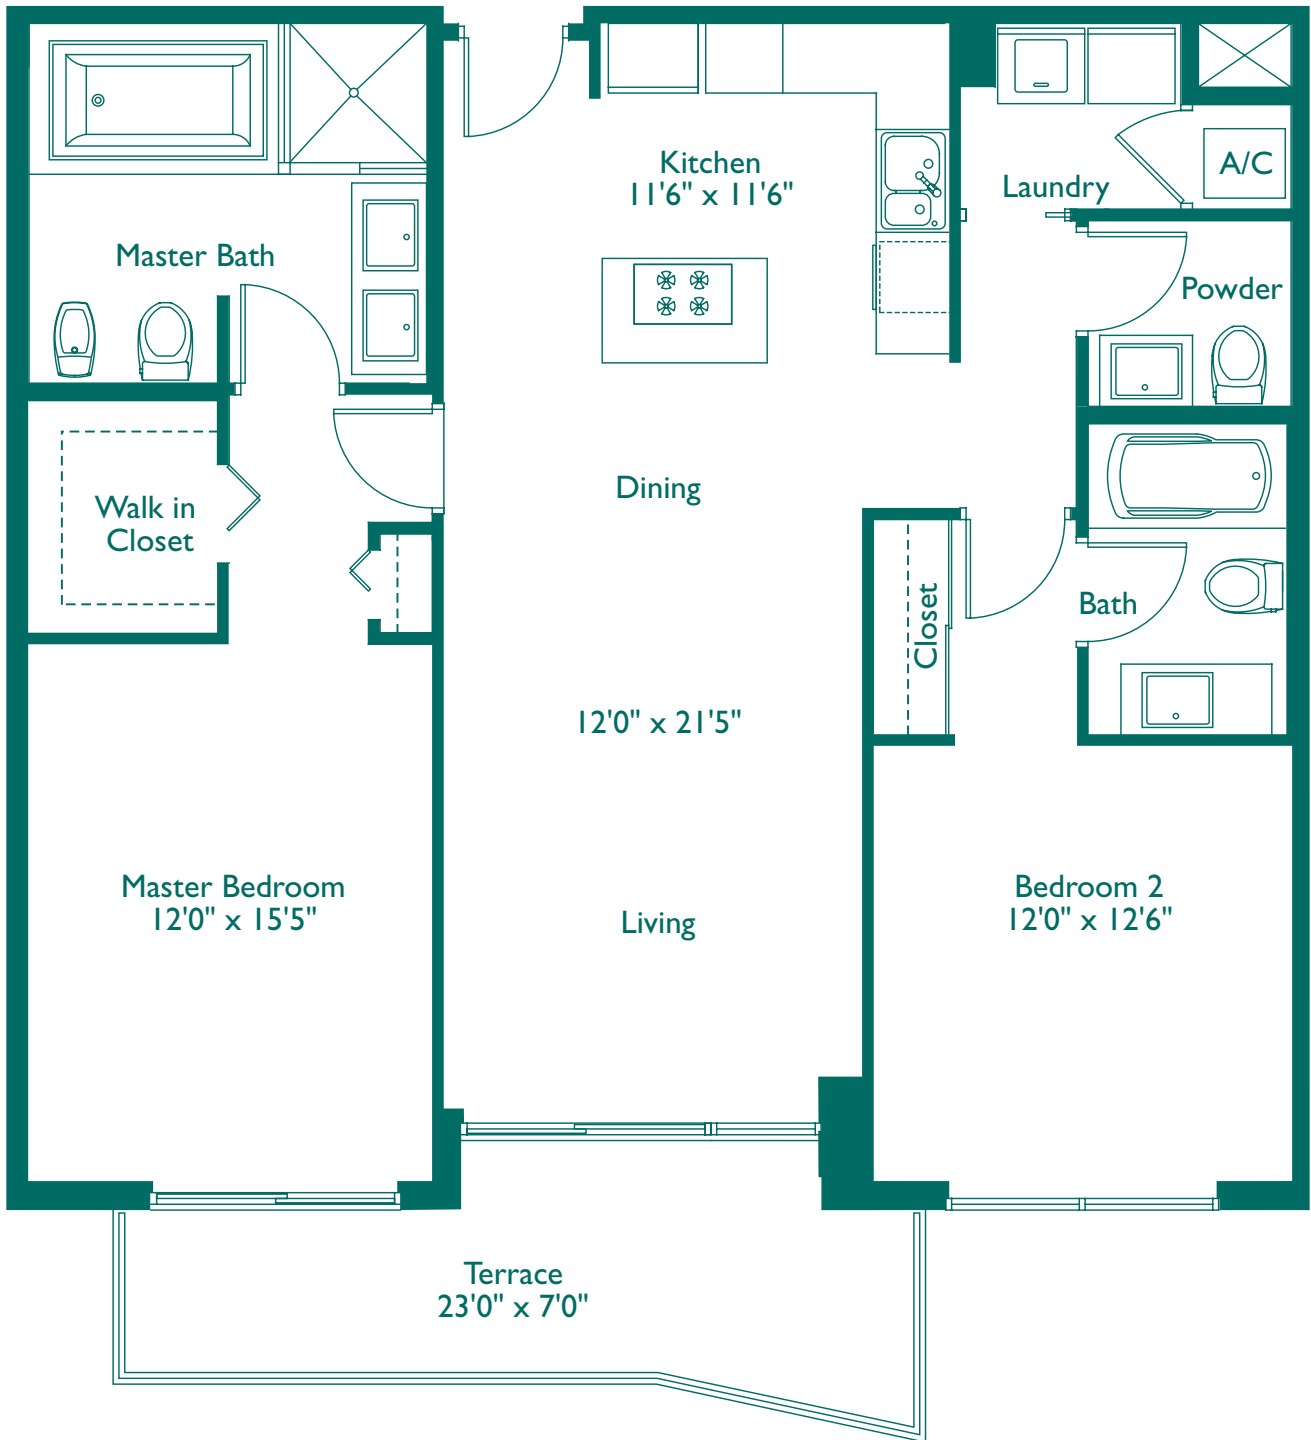

# Unit D

2 Bedroom, 2 Bath

1,324 Total Sq. Ft. - 123.00 m<sup>2</sup>

# Unit BR

2 Bedroom, 2 1/2 Bath

1,451 Total Sq. Ft. - 134.80 m<sup>2</sup>

**EMERALD**  
AT · BRICKELL

# Unit CR

1 Bedroom, 1 Bath

956 Total Sq. Ft. - 89.82 m<sup>2</sup>

# Unit B

2 Bedroom, 2 1/2 Bath

1,408 Total Sq. Ft. - 130.80 m<sup>2</sup>

**EMERALD**  
AT BRICKELL