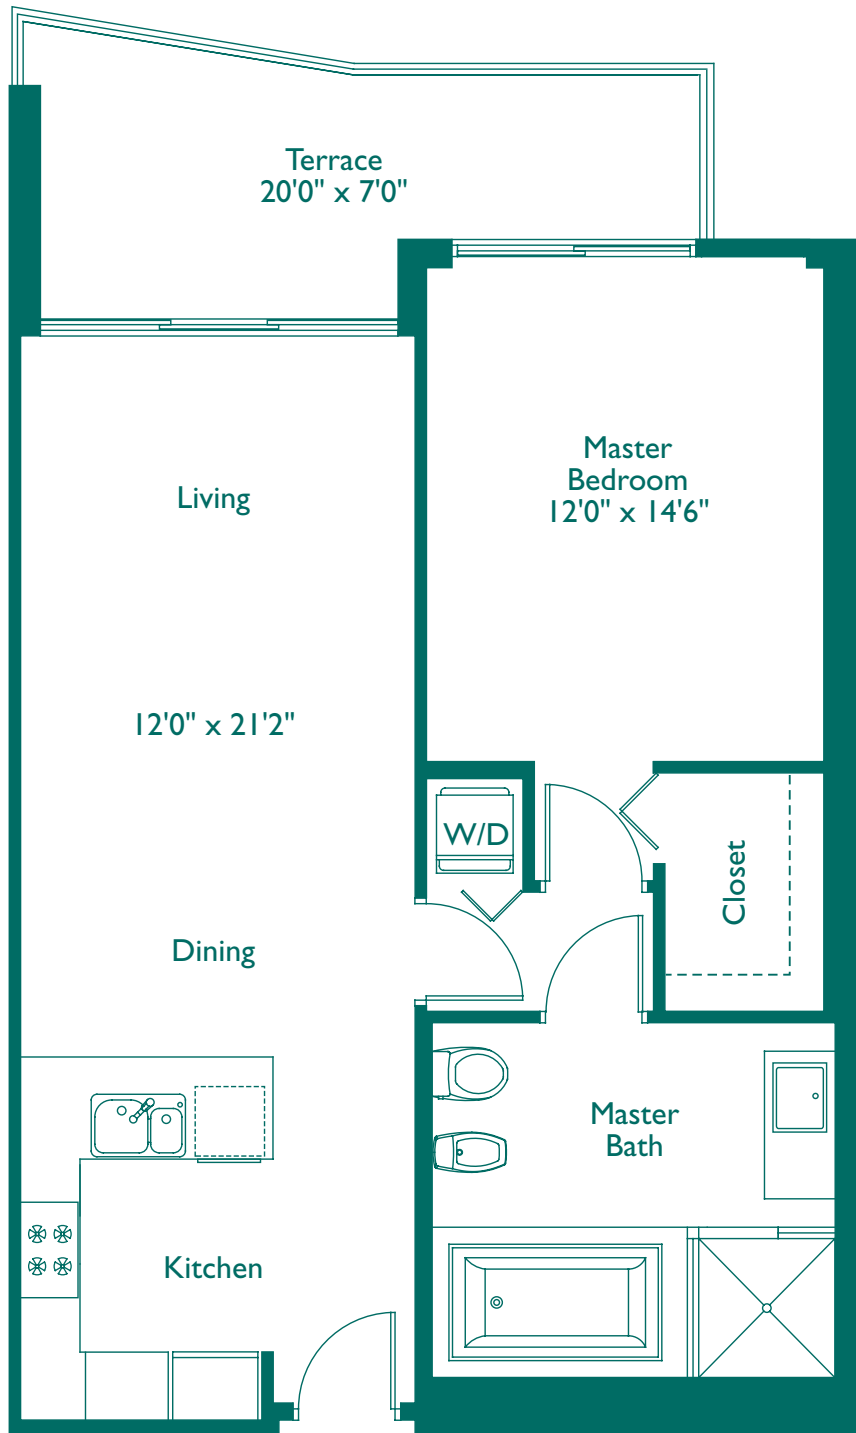

# Unit D

2 Bedroom, 2 Bath

1,324 Total Sq. Ft. - 123.00 m<sup>2</sup>

# Unit BR

2 Bedroom, 2 1/2 Bath

1,451 Total Sq. Ft. - 134.80 m<sup>2</sup>

**EMERALD**  
AT · BRICKELL

# Unit CR

1 Bedroom, 1 Bath

956 Total Sq. Ft. - 89.82 m<sup>2</sup>

# Unit B

2 Bedroom, 2 1/2 Bath

1,408 Total Sq. Ft. - 130.80 m<sup>2</sup>

**EMERALD**  
AT BRICKELL