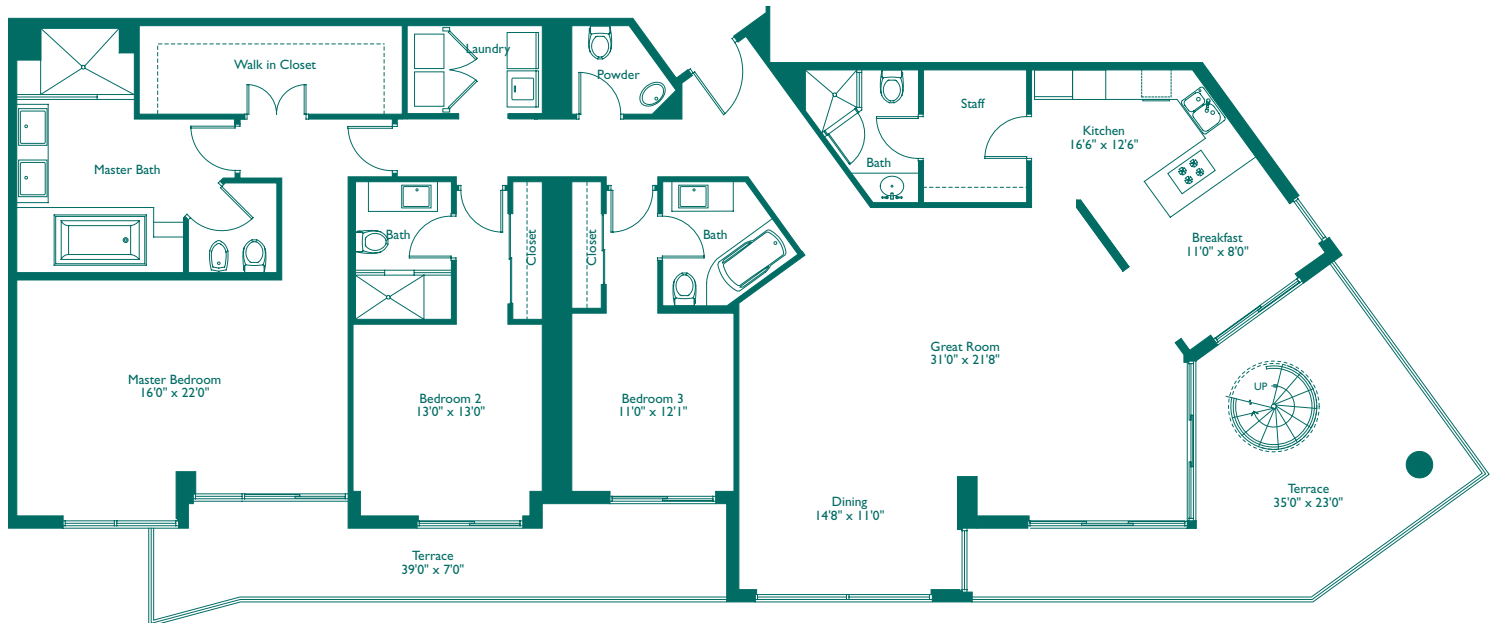

# Unit A

1 Bedroom, 1 Bath

959 Total Sq. Ft. - 89.08 m<sup>2</sup>

# Unit H

3 Bedroom, 4 1/2 Bath  
4,556 Total Sq. Ft. - 423.27 m<sup>2</sup>