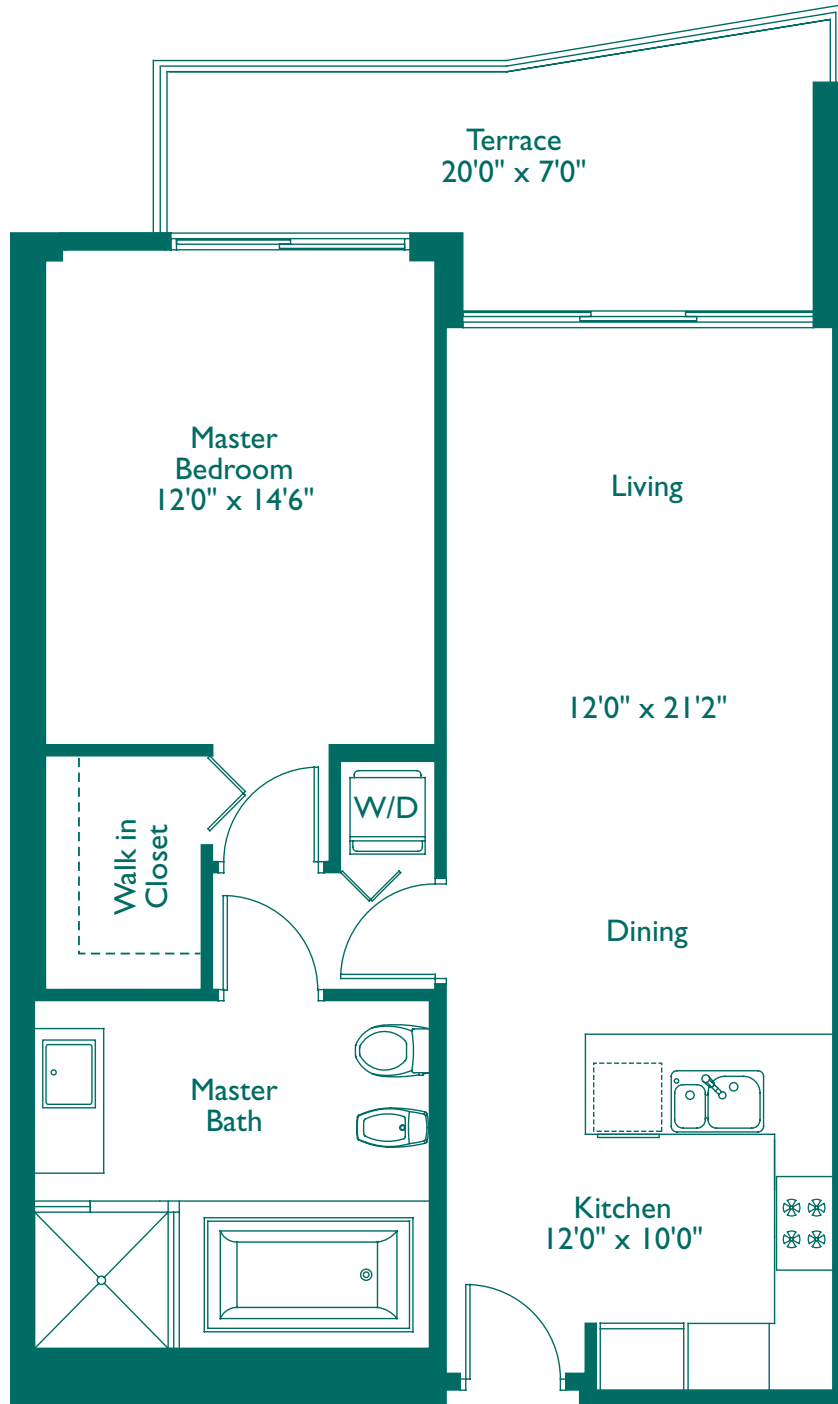

# Unit D

2 Bedroom, 2 Bath

1,324 Total Sq. Ft. - 123.00 m<sup>2</sup>

# Unit B

2 Bedroom, 2 1/2 Bath

1,408 Total Sq. Ft. - 130.80 m<sup>2</sup>

**EMERALD**  
AT BRICKELL

# Unit C

1 Bedroom, 1 Bath

979 Total Sq. Ft. - 90.95 m<sup>2</sup>

# Unit A

1 Bedroom, 1 Bath

959 Total Sq. Ft. - 89.08 m<sup>2</sup>