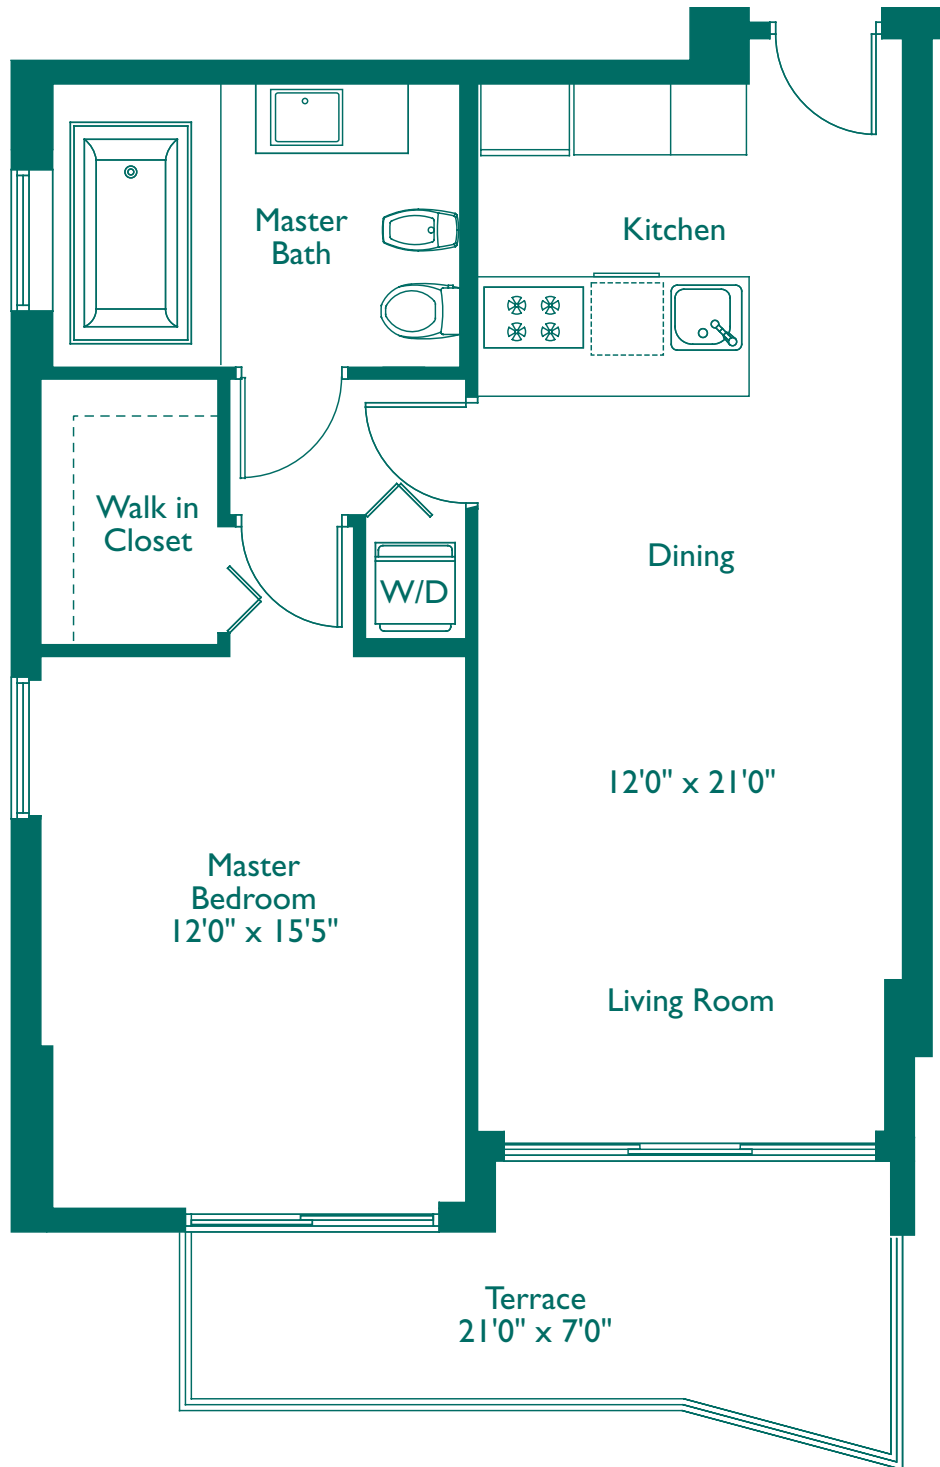

# Unit D

2 Bedroom, 2 Bath

1,324 Total Sq. Ft. - 123.00 m<sup>2</sup>

# Unit C

1 Bedroom, 1 Bath

979 Total Sq. Ft. - 90.95 m<sup>2</sup>

# Unit AR

1 Bedroom, 1 Bath

945 Total Sq. Ft. - 87.79 m<sup>2</sup>

# Unit A

1 Bedroom, 1 Bath

959 Total Sq. Ft. - 89.08 m<sup>2</sup>