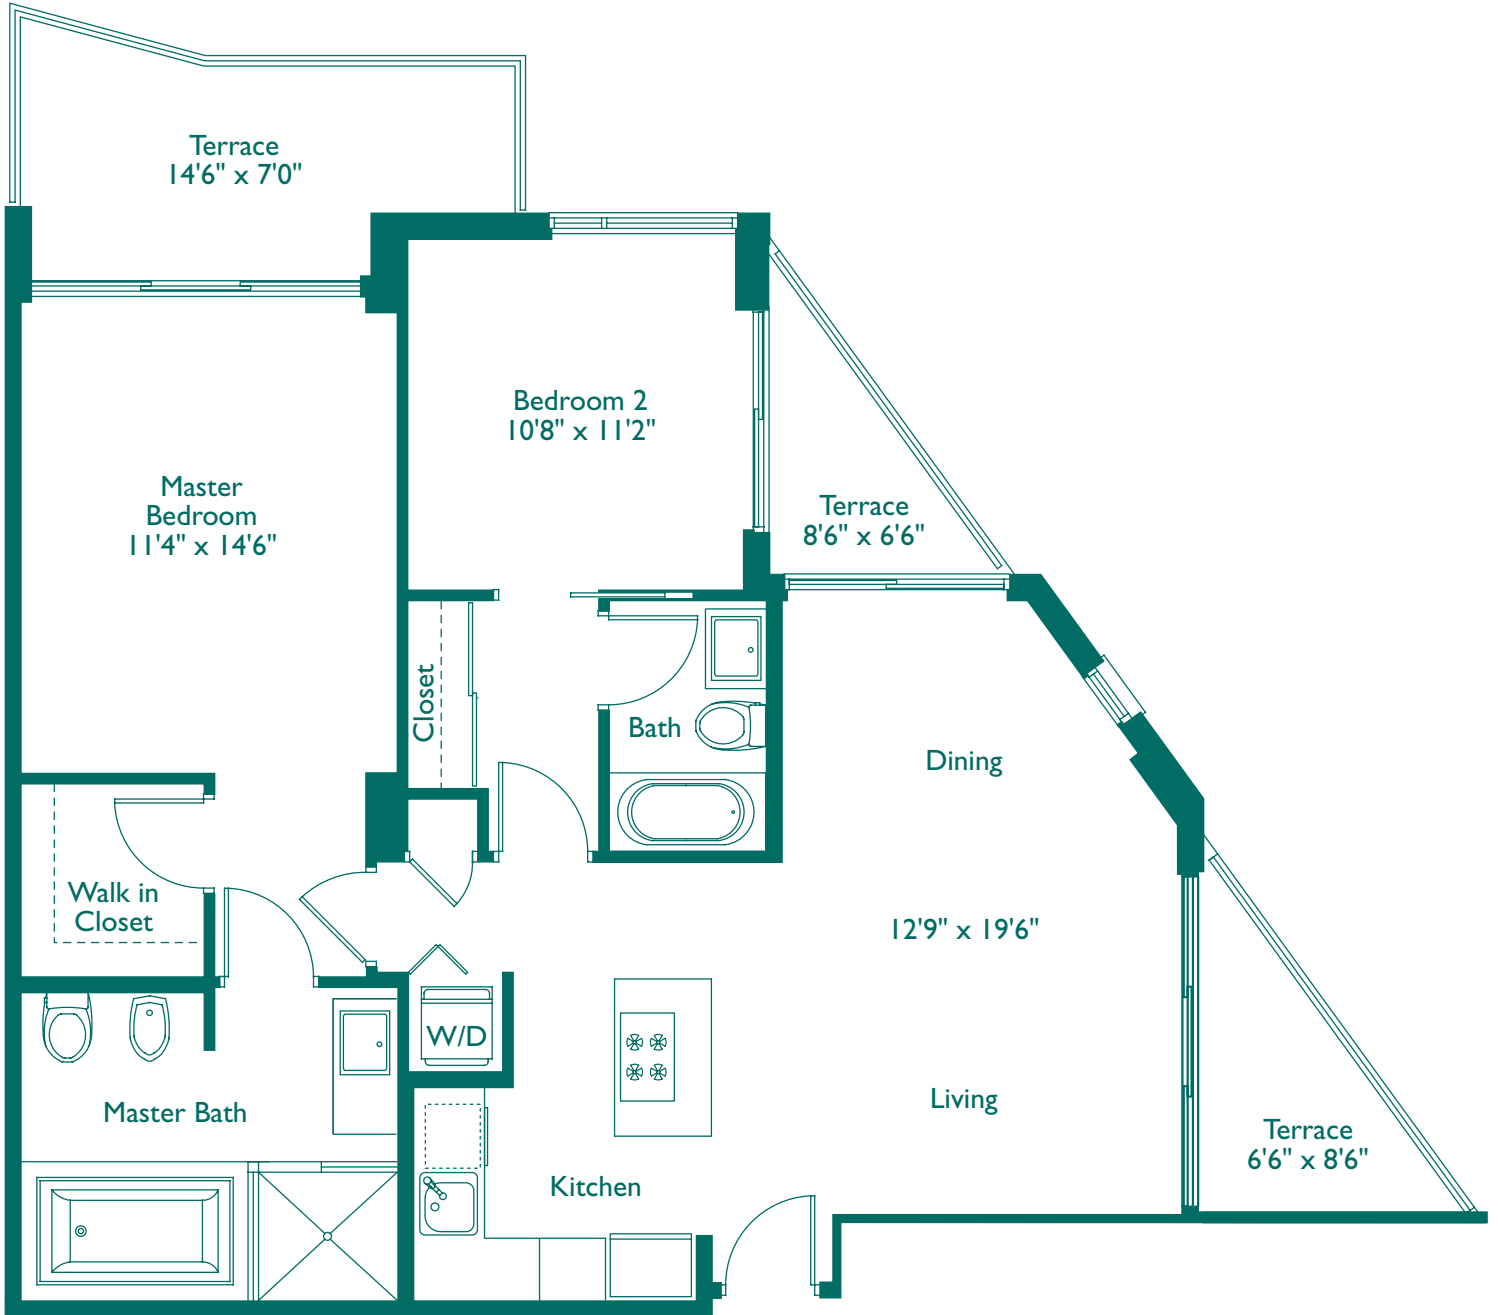

# Unit E

2 Bedroom, 2 1/2 Bath  
2,041 Total Sq. Ft.- 189.62 m<sup>2</sup>

# Unit D

2 Bedroom, 2 Bath

1,324 Total Sq. Ft. - 123.00 m<sup>2</sup>

# Unit BR

2 Bedroom, 2 1/2 Bath

1,451 Total Sq. Ft. - 134.80 m<sup>2</sup>

**EMERALD**  
AT · BRICKELL

# Unit B

2 Bedroom, 2 1/2 Bath

1,408 Total Sq. Ft. - 130.80 m<sup>2</sup>

**EMERALD**  
AT BRICKELL