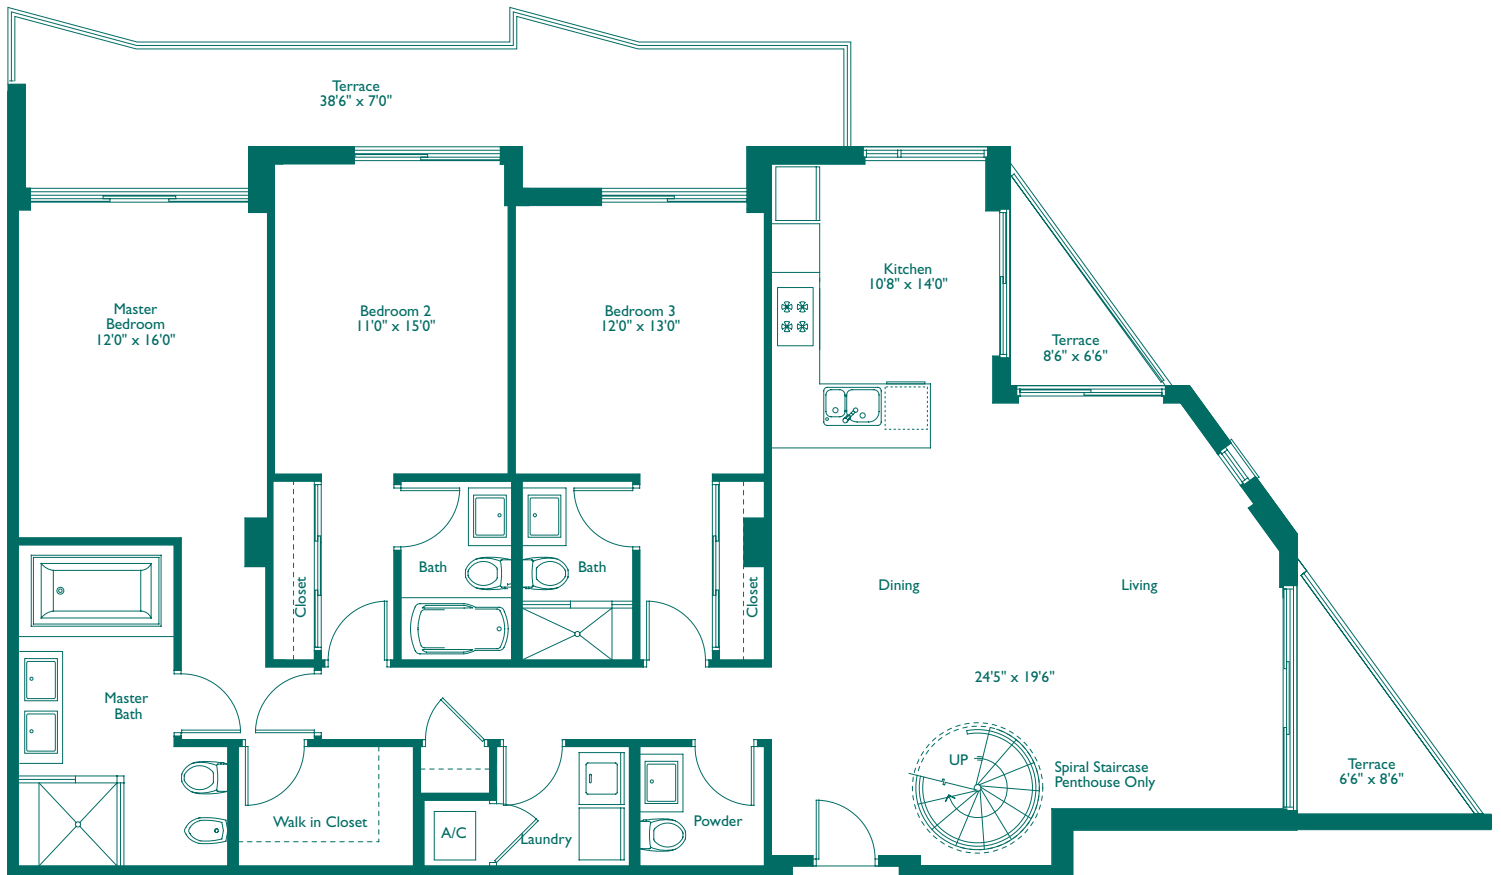

Unit G

3 Bedroom, 3 1/2 Bath
2,295 Total Sq. Ft. - 213.21 m²