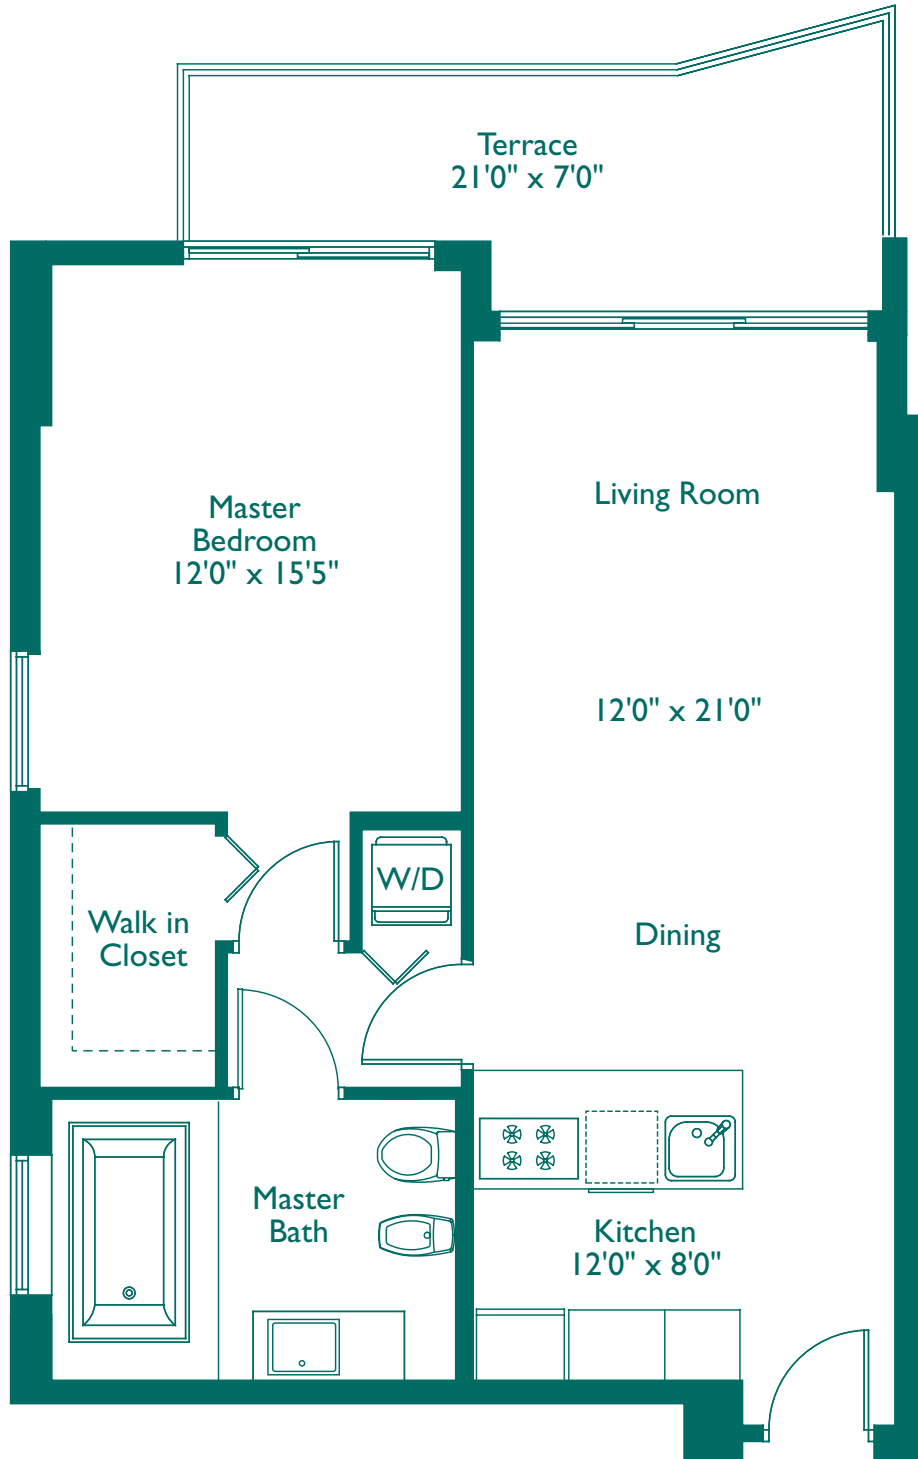

# Unit D

2 Bedroom, 2 Bath

1,324 Total Sq. Ft. - 123.00 m<sup>2</sup>

# Unit AR

1 Bedroom, 1 Bath

945 Total Sq. Ft. - 87.79 m<sup>2</sup>

# Unit A

1 Bedroom, 1 Bath

959 Total Sq. Ft. - 89.08 m<sup>2</sup>

# Unit H

3 Bedroom, 4 1/2 Bath  
4,556 Total Sq. Ft. - 423.27 m<sup>2</sup>