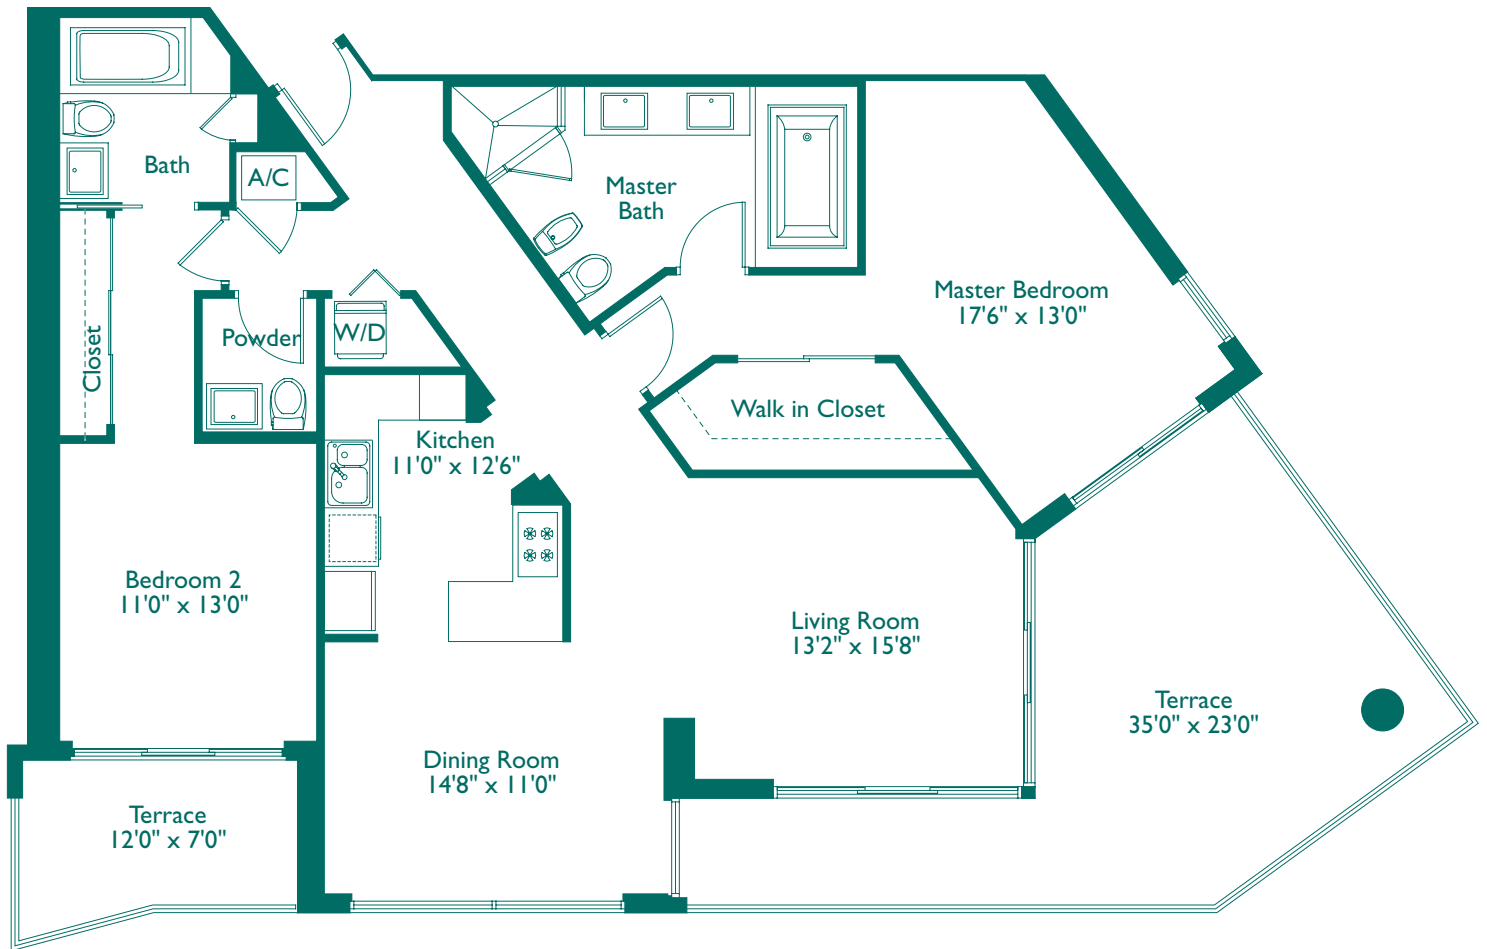

# Unit E

2 Bedroom, 2 1/2 Bath  
2,041 Total Sq. Ft.- 189.62 m<sup>2</sup>

# Unit D

2 Bedroom, 2 Bath

1,324 Total Sq. Ft. - 123.00 m<sup>2</sup>

# Unit BR

2 Bedroom, 2 1/2 Bath

1,451 Total Sq. Ft. - 134.80 m<sup>2</sup>

**EMERALD**  
AT · BRICKELL

# Unit B

2 Bedroom, 2 1/2 Bath

1,408 Total Sq. Ft. - 130.80 m<sup>2</sup>

**EMERALD**  
AT BRICKELL