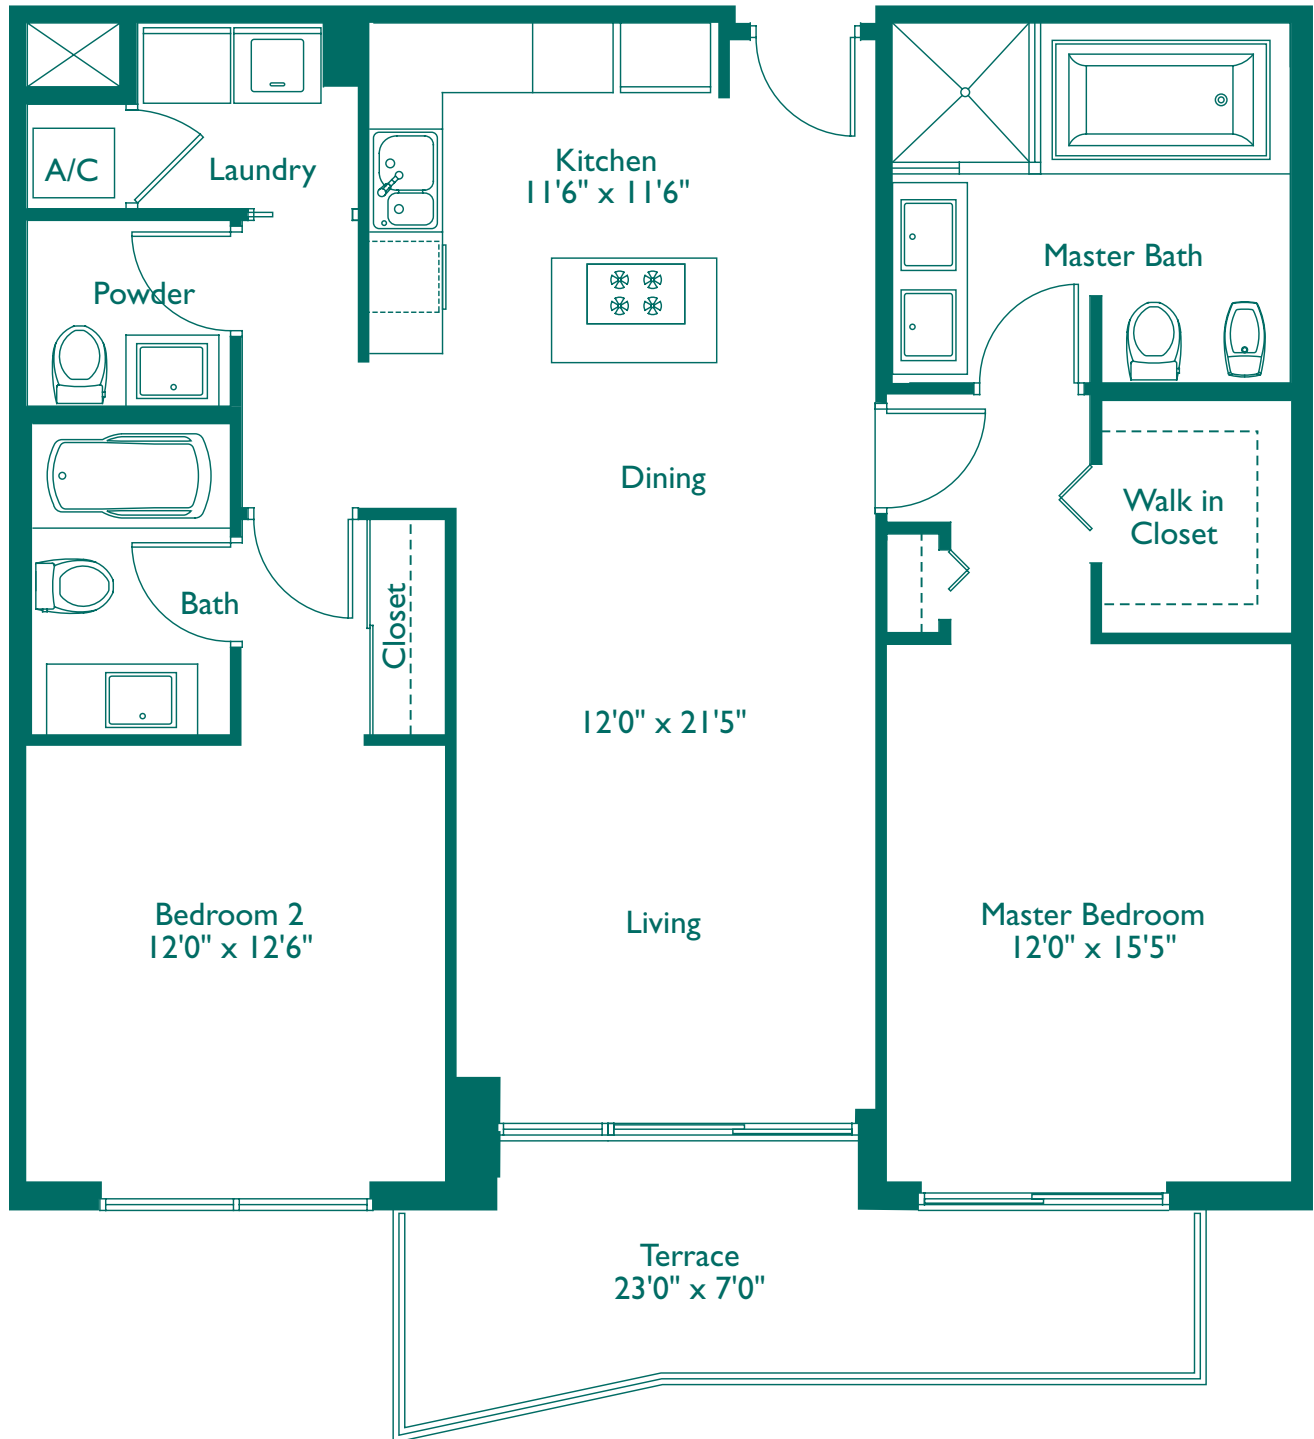

# Unit E

2 Bedroom, 2 1/2 Bath  
2,041 Total Sq. Ft.- 189.62 m<sup>2</sup>

# Unit D

2 Bedroom, 2 Bath

1,324 Total Sq. Ft. - 123.00 m<sup>2</sup>

# Unit BR

2 Bedroom, 2 1/2 Bath

1,451 Total Sq. Ft. - 134.80 m<sup>2</sup>

**EMERALD**  
AT · BRICKELL

# Unit B

2 Bedroom, 2 1/2 Bath

1,408 Total Sq. Ft. - 130.80 m<sup>2</sup>

**EMERALD**  
AT BRICKELL